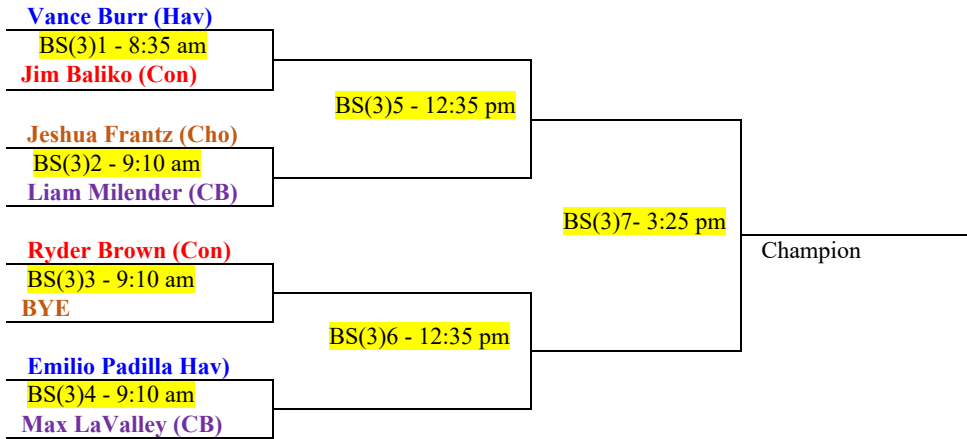

GD12 - 4:10 pm

L-5

GD11 - 2:55 pm

L-3 GD9 - 12:25

L-4

3RD PLACE

PRIDE, SPORTSMANSHIP & TRADITION

**2026 CUT BANK
INVITATIONAL TENNIS
BOYS' SINGLES #1 & #2's**

BYE

2ND PLACE

CONSOLATION BRACKET

PRIDE, SPORTSMANSHIP & TRADITION

**2026 CUT BANK
INVITATIONAL TENNIS
BOYS' SINGLES #3 & #4's**

BYE

2ND PLACE

CONSOLATION BRACKET

PRIDE, SPORTSMANSHIP & TRADITION

2026 CUT BANK INVITATIONAL TENNIS BOYS' DOUBLES

BYE

2ND PLACE

CONSOLATION BRACKET

CUT BANK INVITATIONAL TENNIS TOURNAMENT - 2026

Rosters

CUT BANK