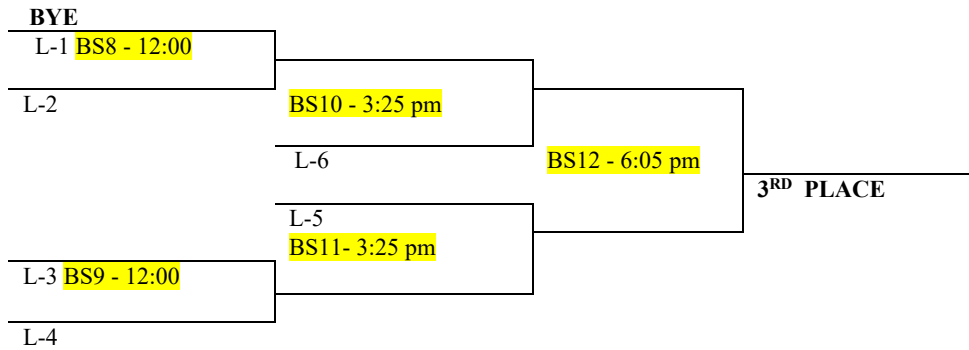

GD12 - 4:10 pm

L-5

GD11 - 2:55 pm

L-3 GD9 - 12:25

L-4

3RD PLACE

PRIDE, SPORTSMANSHIP & TRADITION

**2026 CUT BANK
INVITATIONAL TENNIS
BOYS' SINGLES #1 & #2's**

BYE

2ND PLACE

CONSOLATION BRACKET

PRIDE, SPORTSMANSHIP & TRADITION

**2026 CUT BANK
INVITATIONAL TENNIS
BOYS' SINGLES #3 & #4's**

BYE

2ND PLACE

CONSOLATION BRACKET

PRIDE, SPORTSMANSHIP & TRADITION

2026 CUT BANK INVITATIONAL TENNIS BOYS' DOUBLES

BYE

2ND PLACE

CONSOLATION BRACKET

CUT BANK INVITATIONAL TENNIS TOURNAMENT - 2026

Rosters

CUT BANK