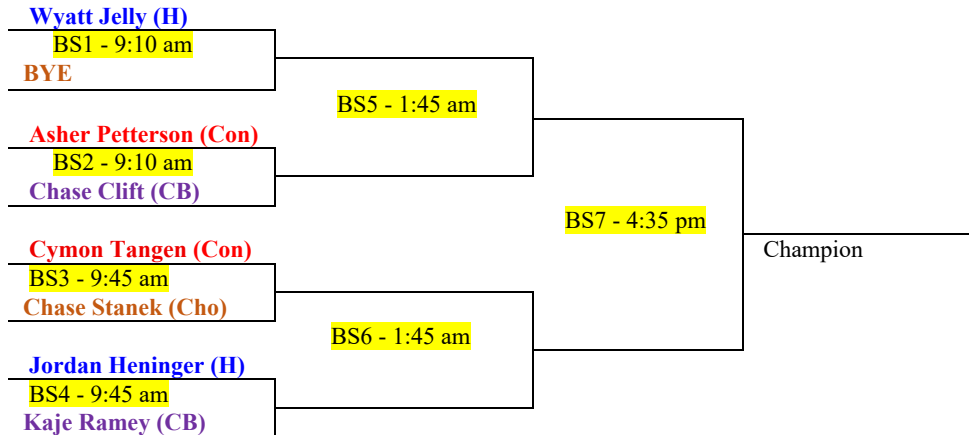

GD12 - 4:10 pm

L-5

GD11 - 2:55 pm

L-3 GD9 - 12:25

L-4

3RD PLACE

PRIDE, SPORTSMANSHIP & TRADITION

**2026 CUT BANK
INVITATIONAL TENNIS
BOYS' SINGLES #1 & #2's**

BYE

2ND PLACE

CONSOLATION BRACKET

PRIDE, SPORTSMANSHIP & TRADITION

**2026 CUT BANK
INVITATIONAL TENNIS
BOYS' SINGLES #3 & #4's**

BYE

2ND PLACE

CONSOLATION BRACKET

PRIDE, SPORTSMANSHIP & TRADITION

2026 CUT BANK INVITATIONAL TENNIS BOYS' DOUBLES

BYE

2ND PLACE

CONSOLATION BRACKET

CUT BANK INVITATIONAL TENNIS TOURNAMENT - 2026

Rosters

CUT BANK