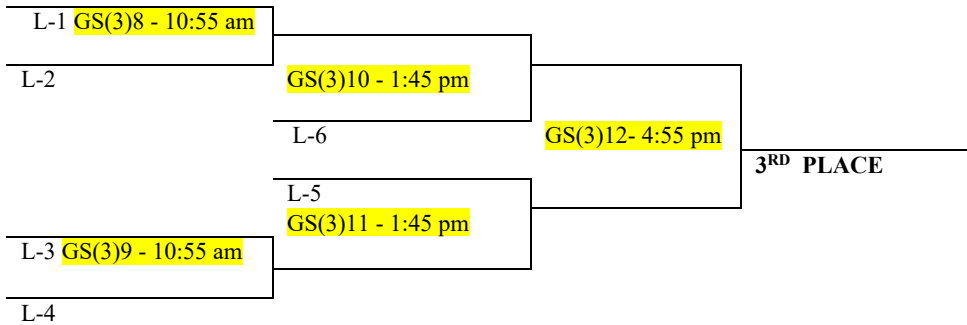

GS11 - 1:45 pm

L-4

PRIDE, SPORTSMANSHIP & TRADITION

**2026 CUT BANK
INVITATIONAL TENNIS
GIRLS' SINGLES #3 & #4's
CHAMPIONSHIP BRACKET**

BYE

2ND PLACE

CONSOLATION BRACKET

PRIDE, SPORTSMANSHIP & TRADITION

2026 CUT BANK INVITATIONAL TENNIS GIRLS' DOUBLES

Rylee Heninger / Ava Mooney (Hav)

GD1 - 9:45 am

Moriah Fultz / Landen Klette (Con)

Addi Christensen / Ny Peters (Cho)

GD2 - 9:45 am

Peyton Blackman / Baylee Bird (CB)