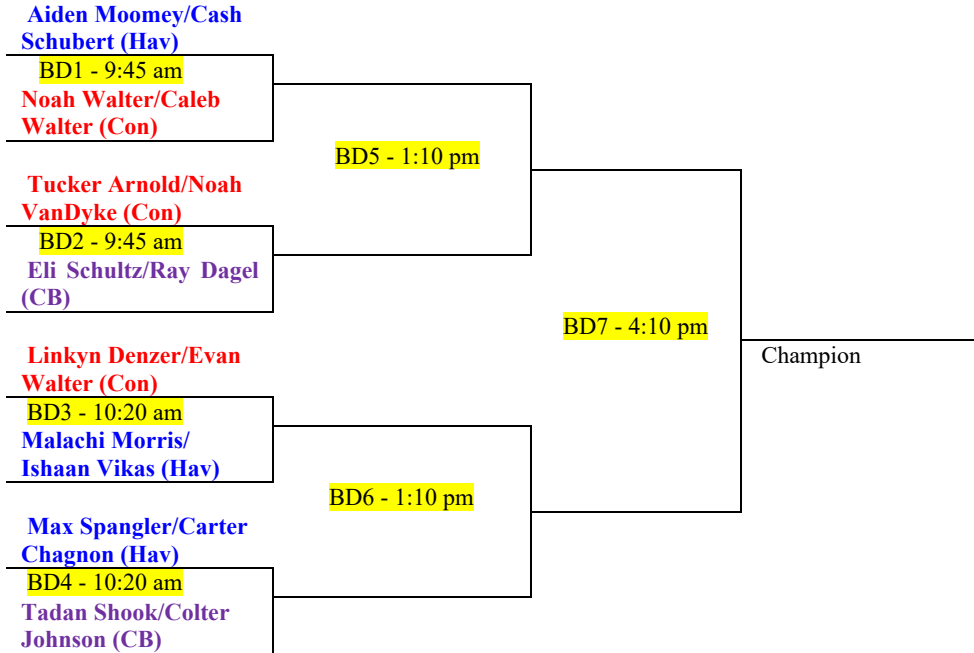

GD12 - 4:10 pm

L-5

GD11 - 2:55 pm

L-3 GD9 - 12:25

L-4

3RD PLACE

PRIDE, SPORTSMANSHIP & TRADITION

**2026 CUT BANK
INVITATIONAL TENNIS
BOYS' SINGLES #1 & #2's**

BYE

2ND PLACE

CONSOLATION BRACKET

PRIDE, SPORTSMANSHIP & TRADITION

**2026 CUT BANK
INVITATIONAL TENNIS
BOYS' SINGLES #3 & #4's**

BYE

2ND PLACE

CONSOLATION BRACKET

PRIDE, SPORTSMANSHIP & TRADITION

2026 CUT BANK INVITATIONAL TENNIS BOYS' DOUBLES

BYE

2ND PLACE

CONSOLATION BRACKET

CUT BANK INVITATIONAL TENNIS TOURNAMENT - 2026

Rosters

CUT BANK