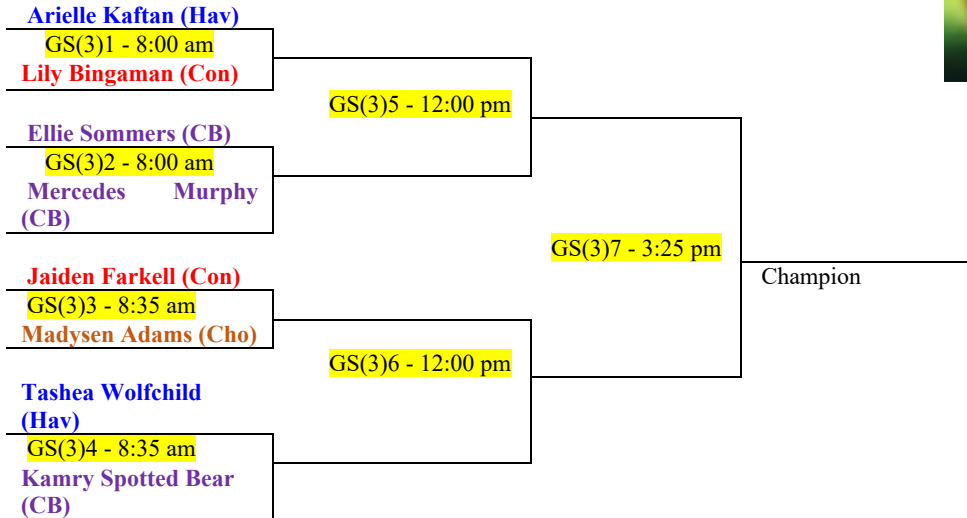

GS11 - 1:45 pm

L-4

PRIDE, SPORTSMANSHIP & TRADITION

**2026 CUT BANK
INVITATIONAL TENNIS
GIRLS' SINGLES #3 & #4's
CHAMPIONSHIP BRACKET**

BYE

2ND PLACE

CONSOLATION BRACKET

PRIDE, SPORTSMANSHIP & TRADITION

2026 CUT BANK INVITATIONAL TENNIS GIRLS' DOUBLES

Rylee Heninger / Ava Mooney (Hav)

GD1 - 9:45 am

Moriah Fultz / Landen Klette (Con)

Addi Christensen / Ny Peters (Cho)

GD2 - 9:45 am

Peyton Blackman / Baylee Bird (CB)