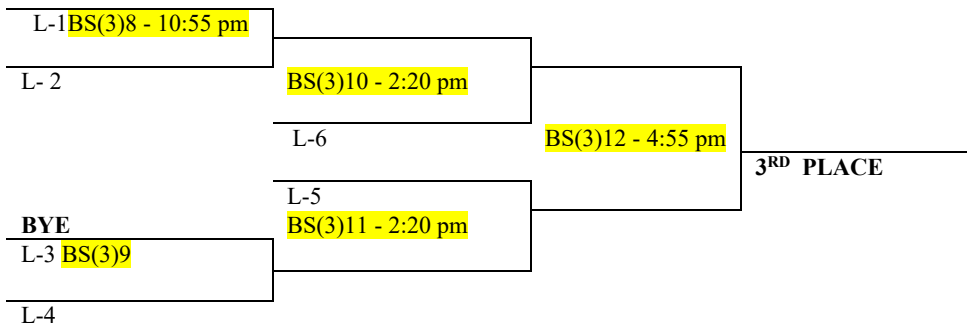

GD12 - 4:10 pm

L-5

GD11 - 2:55 pm

L-3 GD9 - 12:25

L-4

3RD PLACE

PRIDE, SPORTSMANSHIP & TRADITION

**2026 CUT BANK
INVITATIONAL TENNIS
BOYS' SINGLES #1 & #2's**

BYE

2ND PLACE

CONSOLATION BRACKET

PRIDE, SPORTSMANSHIP & TRADITION

**2026 CUT BANK
INVITATIONAL TENNIS
BOYS' SINGLES #3 & #4's**

BYE

2ND PLACE

CONSOLATION BRACKET

PRIDE, SPORTSMANSHIP & TRADITION

2026 CUT BANK INVITATIONAL TENNIS BOYS' DOUBLES

BYE

2ND PLACE

CONSOLATION BRACKET

CUT BANK INVITATIONAL TENNIS TOURNAMENT - 2026

Rosters

CUT BANK