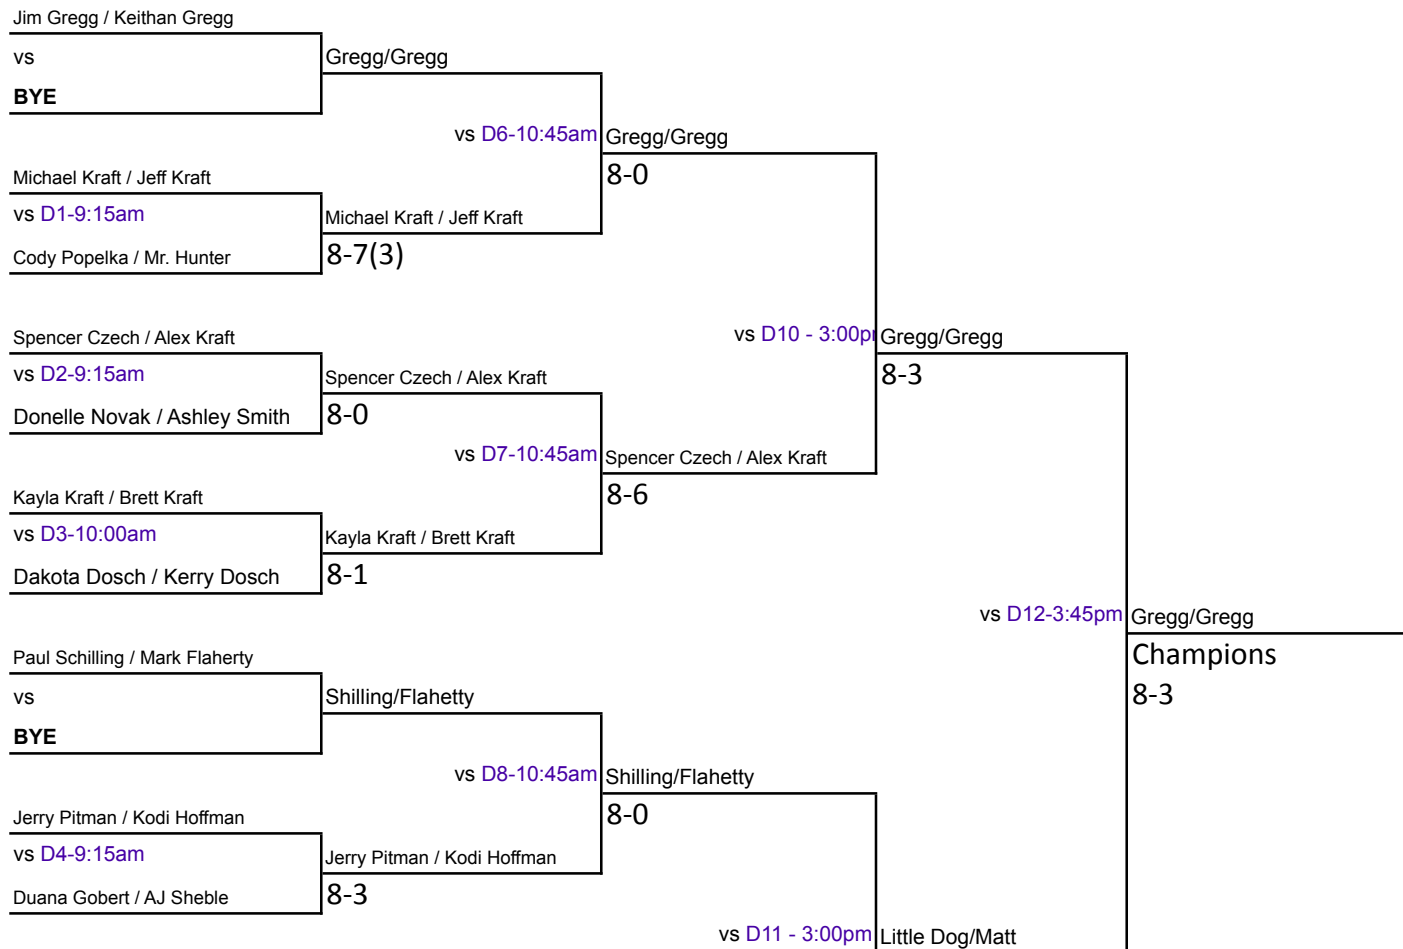

# Keith Gregg Memorial Tournament 2013 - Championship Bracket - DOUBLES

# 2013 - Consolation Bracket