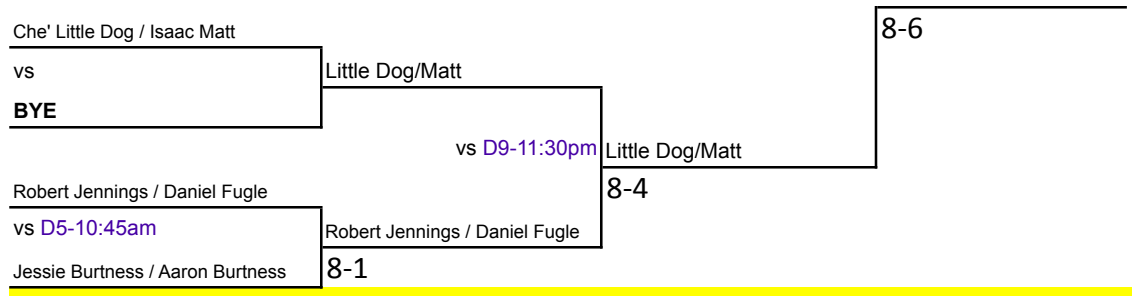

# Keith Gregg Memorial Tournament 2013 - Championship Bracket - DOUBLES