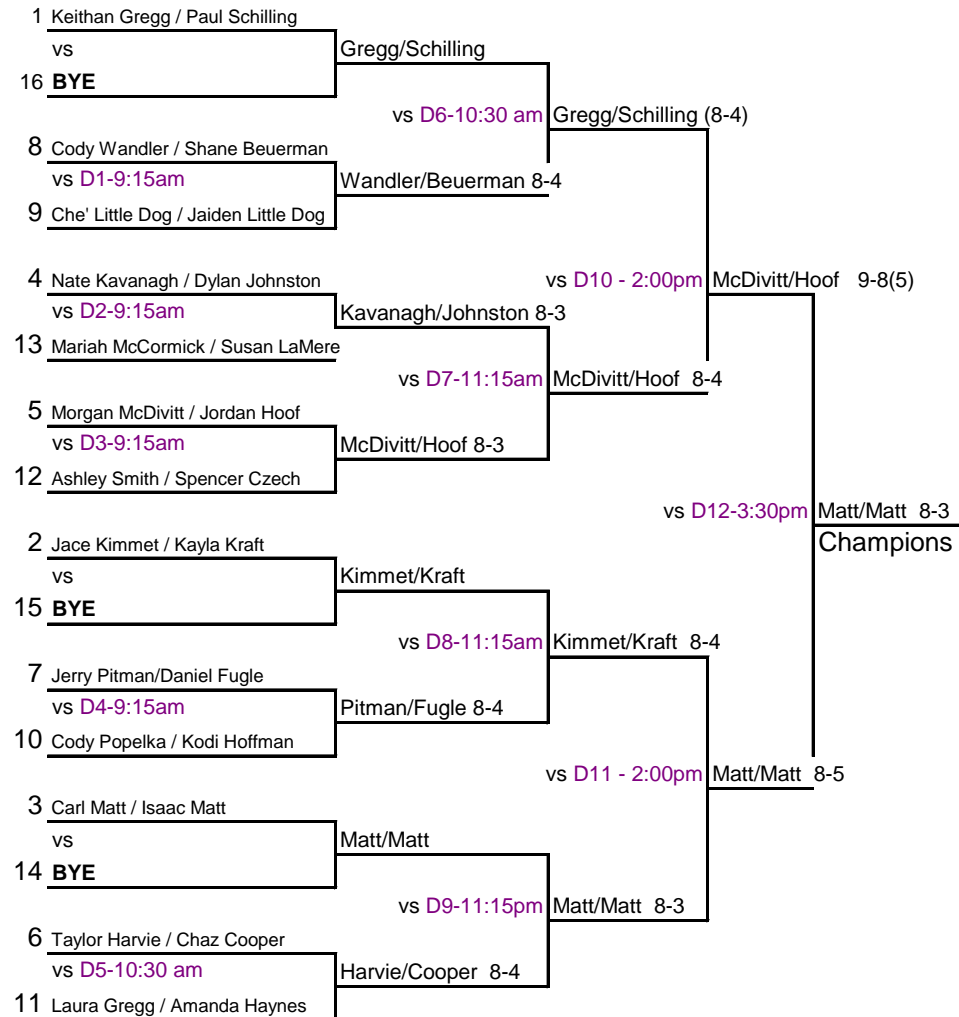

Keith Gregg Memorial Tournament

2012 - Championship Bracket - DOUBLES

Players	Partner
Keithan Gregg	Paul Schilling
Jace Kimmet	Kayla Kraft
Carl Matt	Isaac Matt
Nate Kavanagh	Dylan Johnston
Morgan McDivitt	Jordan Hoof
Taylor Harvie	Chaz Cooper
Robert Jennings	Michael Kraft
Cody Wandler	Shane Beuerman

Che' Little Dog	Jaiden Little Dog
Cody Popelka	Kodi Hoffman
Laura Gregg	Amanada Haynes
Ashley Smith	Spencer Czech
Mariah McCormick	Susan LaMere